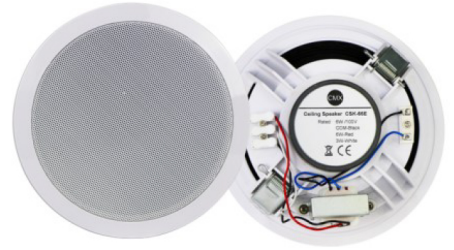

Feature:

- ✓ Commercial ceiling speaker with 100V transformer
- ✓ 100V power taps 6-3W
- ✓ 6.5" full range paper driver unit
- ✓ ABS enclosure and metal grille in white
- ✓ In-ceiling quick installation by spring clip

Specification:

Model	CSK-66E
Description	6.5" Ceiling Speaker
Power Taps	6-3W
Frequency Response	100-15KHz
SPL(@1W/m)	93 ± 3dB
Speaker Unit	6.5" full range paper cone
Cutout Size	Ø 165mm
Dimension	Ø 188×76mm
Material	ABS enclosure and metal grille in white
Weight	0.7kg