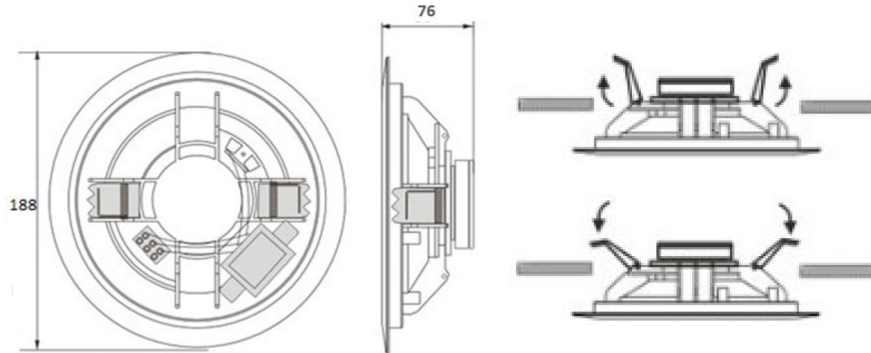

Feature:

- ✓ Commercial ceiling speaker with 100V transformer
- ✓ 100V power taps 6-3W
- ✓ 6.5" full range paper driver unit
- ✓ ABS enclosure and metal grille in white
- ✓ In-ceiling quick installation by spring clip

Specification:

Model	CSK-66E
Description	6.5" Ceiling Speaker
Power Taps	6-3W
Frequency Response	100-15KHz
SPL(@1W/m)	93 ± 3dB
Speaker Unit	6.5" full range paper cone
Cutout Size	Ø 165mm
Dimension	Ø 188×76mm
Material	ABS enclosure and metal grille in white
Weight	0.7kg

Dimension & Mounting:

Frequency Response & Impedance: