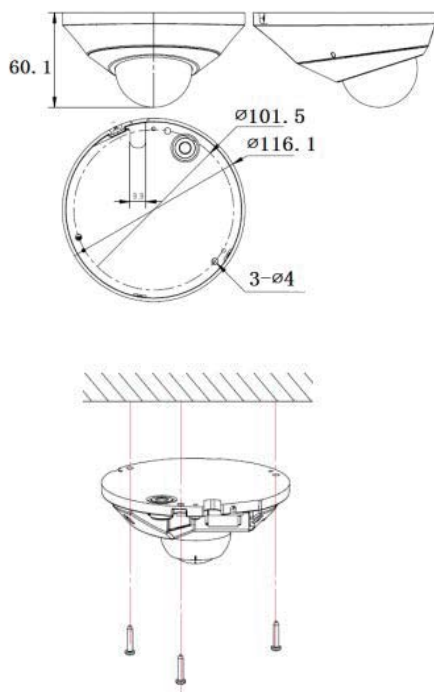

## Dimensions

|                             |   |
|-----------------------------|---|
| <b>Camera</b>               |   |
| Image Sensor                | 1/2.8" CMOS   |
| Core Processor              | ARM9 Architecture   |
| Operating System            | Embedded Linux  |
| Signal System               | PAL/NTSC  |
| Min. Illumination           | Color: 0.002 Lux @(F1.2, AGC ON)<br>B/W: 0.001Lux @(F1.2, AGC ON); 0 Lux with IR  |
| Shutter Time                | 1s ~ 1/100000s  |
| Lens                        | 2.8mm/4mm, Angle of View: 113.5°/83.3°  |
| Lens Mount                  | φ12   |
| Auto Iris                   | N/A   |
| Day& Night                  | Dual IR Cut Filter with Auto Switch   |
| Wide Dynamic Range          | 140 dB  |
| Digital Noise Reduction     | 3D DNR  |
| <b>Compression Standard</b> |   |
| Video Compression           | H.265/H.264 HP/MP/BP/M-JPEG   |
| Video Bit Rate              | 32Kbps~16Mbps   |
| Audio Compression           | G.711A/G.711U/ADPCM/AAC   |
| Audio Bit Rate              | G711 8KHz, 64kbps   |
| <b>Image</b>                |   |
| Max. Image Resolution       | 1920x1080   |
| Frame Rate                  | 50Hz: 25fps (1920x1080), 25fps (1280 x 960), 50fps (1280 x 720)<br>60Hz: 30fps (1920x1080), 30fps (1280 x 960), 60fps (1280 x 720)<br>Mainstream:1080P(1920x1080) |
| Triple Stream               | Substream:D1(704x576)<br>3rd stream:720P(1280x720)  |
| Image Settings              | Brightness, Saturation, Contrast, Flip Mode Adjustable by Client Software or Web  |
| HLC                         | Y   |
| Smart Defog                 | Y   |
| Corridor                    | Y, Available for 720P and Above   |
| EIS                         | Y   |
| ROI                         | 4 Zones   |
| Privacy Mask                | 4 Zones   |
| Picture Overlay             | 200 x 200, BMP 24bit, Zone Configurable   |
| OSD                         | 16x16, 32x32, 24x24, 48x48, 64x64, 96x96 Size Letters Such as Week, Date,   |
| <b>Network</b>              |   |
| Browser                     | IE8,IE9,IE10,IE11,Firefox24   |
| Network Storage             | FTP   |
| NTP                         | Y   |
| ANR                         | Y, Auto store video in SD card when NVR disconnected, and upload video to NVR   |
| Video Analytics             | Tripwire/Double Tripwire/Perimeter/Object Abandon/Object  |
| Alarm Trigger               | Motion Detection/IP Conflict/MAC Conflict/Port Alarm/Mask Alarm   |
| Protocols                   | IPv4/IPv6/HTTP/802.1x/FTP/SNMP/UPnP/SNMP/DNS/DDNS/NTP/RTSP/TCP/UD   |
| User Permission             | 4 Level/8 Users   |
| Remote Connection           | 5 Users Access at the Same Time   |
| System Compatibility        | ONVIF (Profile S), SDK  |
| <b>Interface</b>            |   |
| Audio Input                 | 1-ch, Built-in Mic  |
| Audio Output                | 1-ch  |
| Communication Interface     | 1-ch RJ45 10M/100M Ethernet Interface   |
| Alarm Input                 | 1-ch  |
| Alarm Output                | 1-ch  |
| Video Output                | N/A   |
| On-board Storage            | MicroSD Slot, Up to 128GB   |
| Reset Button                | Y   |
| Extension                   | N/A   |
| <b>General</b>              |   |
| Language                    | English, Spanish, Korean, Italian, Turkish, Thai, Russian, Traditional Chinese, Simplified  |
| Operating Conditions        | -35°C ~ 60°C (IR OFF) / -35°C ~ 40°C (IR ON), 0 ~ 95% RHG   |
| Power Supply                | DC12 V ± 10%, PoE (802.3af)   |
| Power Consumption           | Max. 5W (IR OFF) (ICR Instant Switch 10W)<br>Max. 8W (IR ON)  |
| Circuit Protection          | TVS 6000V, Lightning/Surge Protection: (Power 2000V, RJ45 1000V)  |
| Impact Protection           | Only for Indoor Installation, IK10  |
| IR Range                    | 15m   |
| IR LEDs                     | 10pcs φ3 IR LEDs  |
| Dimensions                  | 116mmx116mmx60mm  |
| Weight                      | 0.25KG (IP Camera Only); 0.4KG (with Packing Box)   |